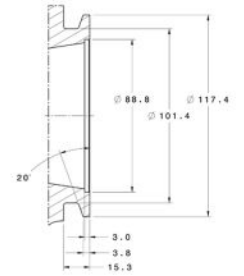

G42-1200 Compact / V-Band THS

G42-1200 | G42-1450 / T4 THS

G42-1200 | G42-1450 / V-Band THS

COMPRESSOR OUTLET
G42-1200 Compact

COMPRESSOR INLET
G42-1200 Compact

G42-1200 | G42-1450

COMPRESSOR OUTLET

COMPRESSOR INLET

Vband Turbine Outlet

Vband Turbine Inlet

T4 Turbine Inlet

T4 Turbine Outlet

T4 Turbine Inlet

OIL OUTLET

OIL INLET

WATER
M14 X 1.50
-6AN FITTING CONNECTION

MEASUREMENTS IN MM