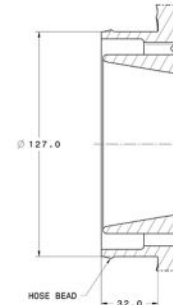

G42-1200 Compact / V-Band THS

G42-1200 | G42-1450 / T4 THS

G42-1200 | G42-1450 / V-Band THS

COMPRESSOR OUTLET
G42-1200 Compact

COMPRESSOR INLET
G42-1200 Compact

G42-1200 | G42-1450

COMPRESSOR OUTLET

COMPRESSOR INLET

Vband Turbine Outlet

Vband Turbine Inlet

T4 Turbine Inlet

T4 Turbine Outlet

T4 Turbine Inlet

OIL OUTLET

OIL INLET

WATER
M14 X 1.50
-6AN FITTING CONNECTION

MEASUREMENTS IN MM