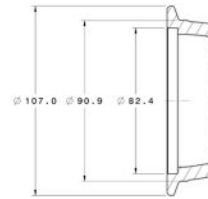

G42-1200 Compact / V-Band THS

G42-1200 | G42-1450 / T4 THS

G42-1200 | G42-1450 / V-Band THS

COMPRESSOR OUTLET
G42-1200 Compact

COMPRESSOR INLET
G42-1200 Compact

G42-1200 | G42-1450

COMPRESSOR OUTLET

COMPRESSOR INLET

Vband Turbine Outlet

Vband Turbine Inlet

T4 Turbine Inlet

T4 Turbine Outlet

T4 Turbine Inlet

OIL OUTLET

OIL INLET

WATER
M14 X 1.50
-6AN FITTING CONNECTION

MEASUREMENTS IN MM