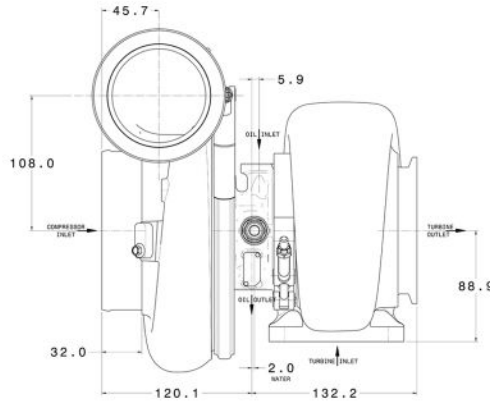

G42-1200 Compact / V-Band THS

G42-1200 | G42-1450 / T4 THS

G42-1200 | G42-1450 / V-Band THS

COMPRESSOR OUTLET
G42-1200 Compact

COMPRESSOR INLET
G42-1200 Compact

G42-1200 | G42-1450

COMPRESSOR OUTLET

COMPRESSOR INLET

Vband Turbine Outlet

Vband Turbine Inlet

T4 Turbine Inlet

T4 Turbine Outlet

T4 Turbine Inlet

OIL OUTLET

OIL INLET

WATER
M14 X 1.50
-6AN FITTING CONNECTION

MEASUREMENTS IN MM