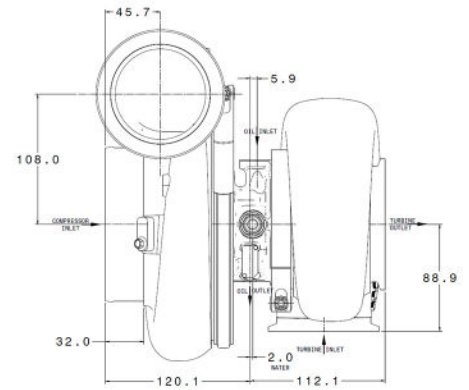

G42-1200 Compact / V-Band THS

G42-1200 | G42-1450 / T4 THS

G42-1200 | G42-1450 / V-Band THS

COMPRESSOR OUTLET
G42-1200 Compact

COMPRESSOR INLET
G42-1200 Compact

G42-1200 | G42-1450

COMPRESSOR OUTLET

COMPRESSOR INLET

Vband Turbine Outlet

Vband Turbine Inlet

T4 Turbine Inlet

T4 Turbine Outlet

T4 Turbine Inlet

OIL OUTLET

OIL INLET

WATER
M14 X 1.50
-6AN FITTING CONNECTION

MEASUREMENTS IN MM