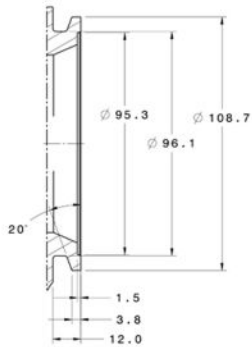

G42-1200 Compact / V-Band THS

G42-1200 | G42-1450 / T4 THS

G42-1200 | G42-1450 / V-Band THS

COMPRESSOR OUTLET
G42-1200 Compact

COMPRESSOR INLET
G42-1200 Compact

G42-1200 | G42-1450

COMPRESSOR OUTLET

COMPRESSOR INLET

Vband Turbine Outlet

Vband Turbine Inlet

T4 Turbine Inlet

T4 Turbine Outlet

T4 Turbine Inlet

OIL OUTLET

OIL INLET

WATER
M14 X 1.50
-6AN FITTING CONNECTION

MEASUREMENTS IN MM