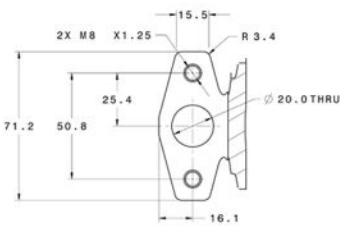

Vband Turbine Outlet

Vband Turbine Inlet

T4 Turbine Inlet

T4 Turbine Outlet

T4 Turbine Inlet

OIL OUTLET

OIL INLET

WATER
M14 X 1.50
-6AN FITTING CONNECTION

MEASUREMENTS IN MM