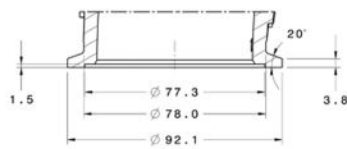

Vband Turbine Outlet

Vband Turbine Inlet

T4 Turbine Inlet

T4 Turbine Outlet

T4 Turbine Inlet

OIL OUTLET

OIL INLET

WATER
M14 X 1.50
-6AN FITTING CONNECTION

MEASUREMENTS IN MM