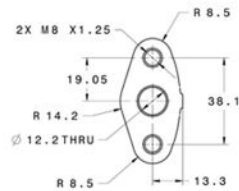

Vband Turbine Outlet

Vband Turbine Inlet

T4 Turbine Inlet

T4 Turbine Outlet

T4 Turbine Inlet

OIL OUTLET

OIL INLET

WATER
M14 X 1.50
-6AN FITTING CONNECTION

MEASUREMENTS IN MM