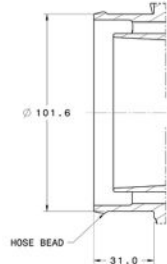

G42-1200 Compact / V-Band THS

G42-1200 | G42-1450 / T4 THS

G42-1200 | G42-1450 / V-Band THS

COMPRESSOR OUTLET
G42-1200 Compact

COMPRESSOR INLET
G42-1200 Compact

G42-1200 | G42-1450

COMPRESSOR OUTLET

COMPRESSOR INLET

Vband Turbine Outlet

Vband Turbine Inlet

T4 Turbine Inlet

T4 Turbine Outlet

T4 Turbine Inlet

OIL OUTLET

OIL INLET

WATER
M14 X 1.50
-6AN FITTING CONNECTION

MEASUREMENTS IN MM