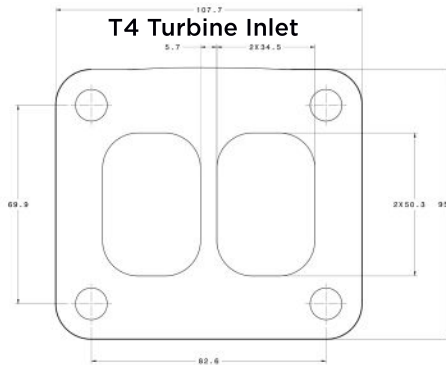

G42-1200 Compact / V-Band THS

G42-1200 | G42-1450 / T4 THS

G42-1200 | G42-1450 / V-Band THS

COMPRESSOR OUTLET
G42-1200 Compact

COMPRESSOR INLET
G42-1200 Compact

G42-1200 | G42-1450

COMPRESSOR OUTLET

COMPRESSOR INLET

Vband Turbine Outlet

Vband Turbine Inlet

T4 Turbine Inlet

T4 Turbine Outlet

T4 Turbine Inlet

OIL OUTLET

OIL INLET

WATER
M14 X 1.50
-6AN FITTING CONNECTION

MEASUREMENTS IN MM